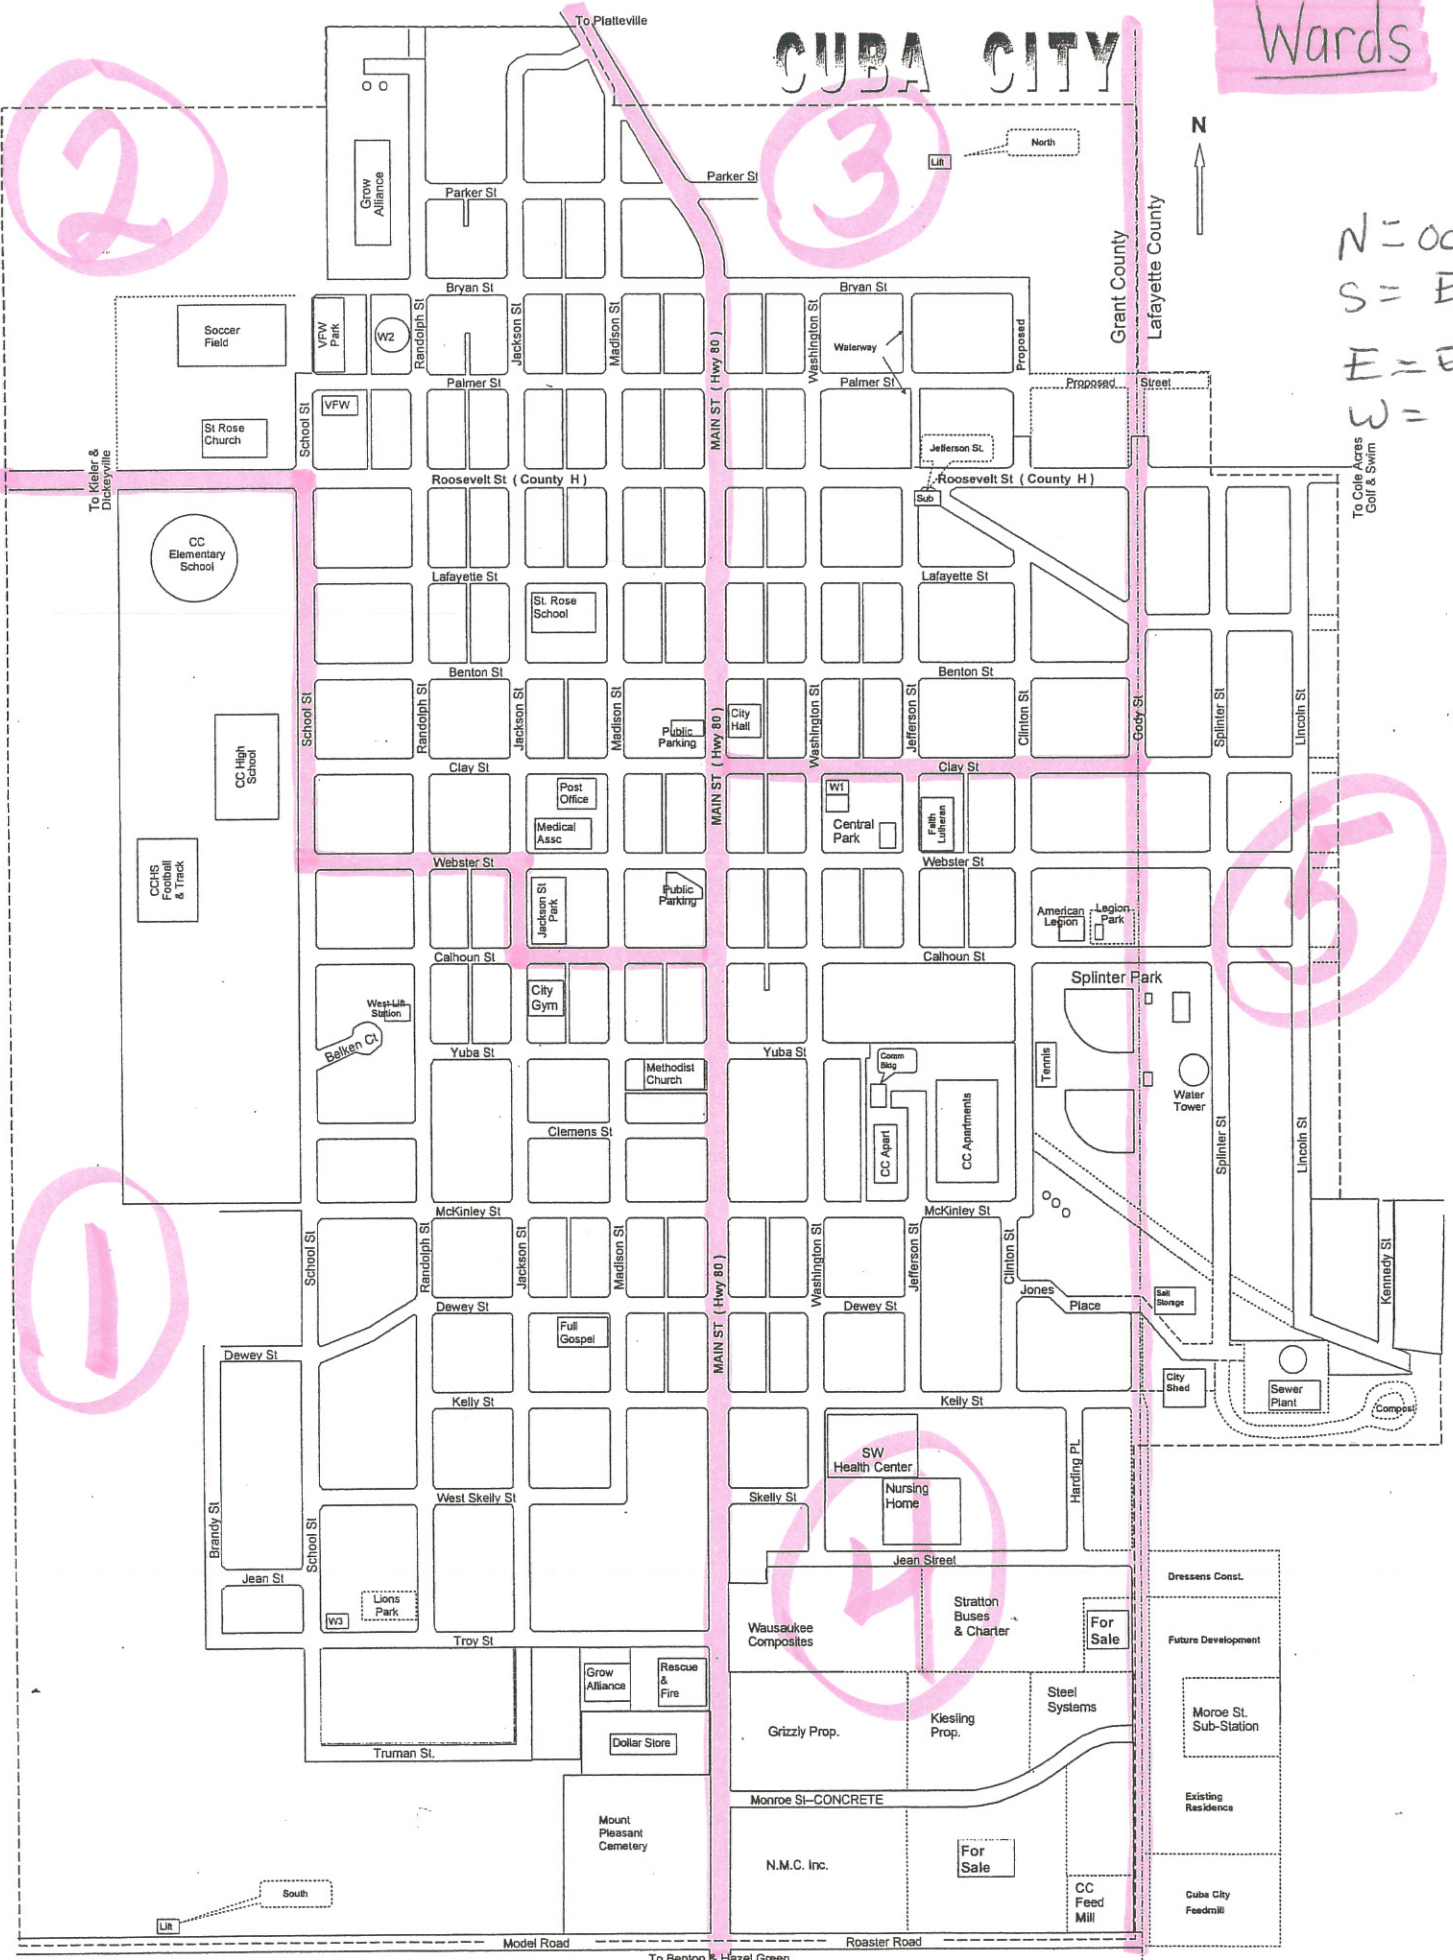

CUBA CITY

Wards

N = odd
 S = Even
 E = Even
 W = odd

odd
 even

odd
 even

To Kielers & Diceyville

To Plattville

N

Washington St

Lafayette St

Roosevelt St (County H)

Palmer St

Bryan St

Parker St

Dewey St

McKinley St

Calhoun St

Yuba St

Webster St

Clay St

Washington St

Lafayette St

Roosevelt St (County H)

Palmer St

McKinley St

Calhoun St

Webster St

Clay St

Washington St

Lafayette St

Roosevelt St (County H)

Palmer St